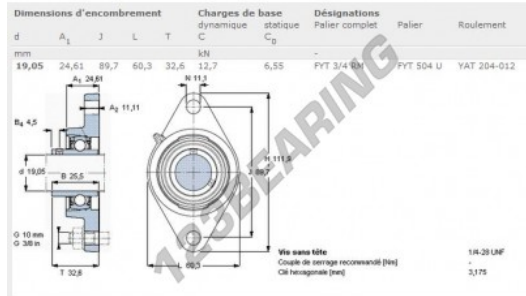

Housed bearing 2 bolts FYT3-4-RM-SKF - FYT3-4-RM-SKF

<https://www.123bearing.co.uk/bearing-housing/housed-bearing/cast-iron-housed-bearing-2/fyt3-4-rm-skf>

PRODUCT FEATURES

Brand	SKF
N° Ean13	3663952228471
Shaft diameter	19.05 mm
No. of fasteners	2
Tightening	set screw
Mounting center distance	111.9 mm
Material	cast iron
Packaging	1