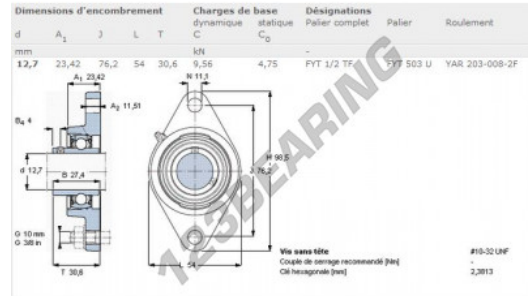

## Housed bearing 2 bolts FYT1-2-TF-SKF - FYT1-2-TF-SKF

<https://www.123bearing.co.uk/bearing-housing/housed-bearing/cast-iron-housed-bearing-2/fyt1-2-tf-skf>

### PRODUCT FEATURES

Brand	SKF
N° Ean13	3663952228389
Shaft diameter	12.7 mm
Shaft diameter	1/2" inch
No. of fasteners	2
Tightening	set screw
Mounting center distance	76.2 mm
Mounting center distance	3" inch
Material	cast iron
Packaging	1