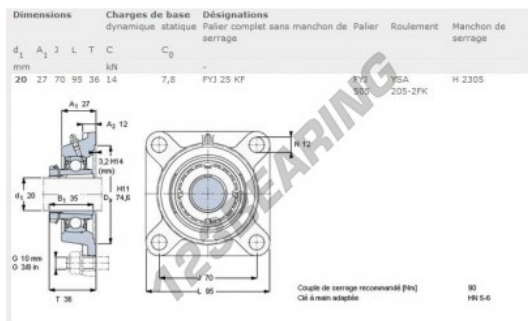

Housed bearing 4 bolts FYJ25-KF-SKF - FYJ25-KF-SKF

<https://www.123bearing.co.uk/bearing-housing/housed-bearing/cast-iron-housed-bearing-4/fyj25-kf-skf>

PRODUCT FEATURES

Brand	SKF
N° Ean13	7316571104843
Shaft diameter	20 mm
No. of fasteners	4
Tightening	Clamping sleeve
Mounting center distance	70 mm
Material	cast iron
Packaging	1