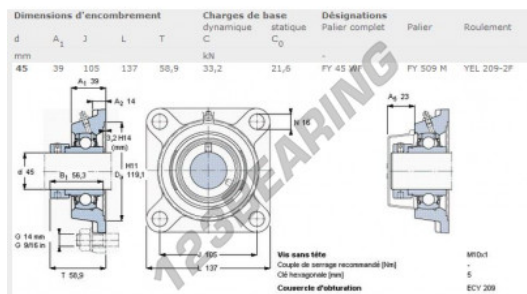

Housed bearing 4 bolts FY45-WF-SKF - FY45-WF-SKF

<https://www.123bearing.co.uk/bearing-housing/housed-bearing/cast-iron-housed-bearing-4/fy45-wf-skf>

PRODUCT FEATURES

Brand	SKF
N° Ean13	7316570703979
Shaft diameter	45 mm
No. of fasteners	4
Tightening	Eccentric locking ring
Mounting center distance	105 mm
Material	cast iron
Packaging	1