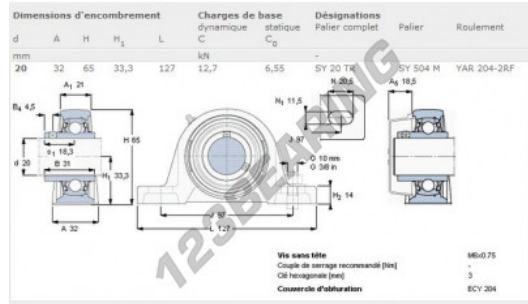

Housed bearing 2 bolts SY20-TR-SKF - SY20-TR-SKF

<https://www.123bearing.co.uk/bearing-housing/housed-bearing/cast-iron-housed-bearing-2/sy20-tr-skf>

PRODUCT FEATURES

Brand	SKF
N° Ean13	7316570505559
Shaft diameter	20 mm
No. of fasteners	2
Tightening	set screw
Mounting center distance	97 mm
Material	cast iron
Weight	603 g
Packaging	1