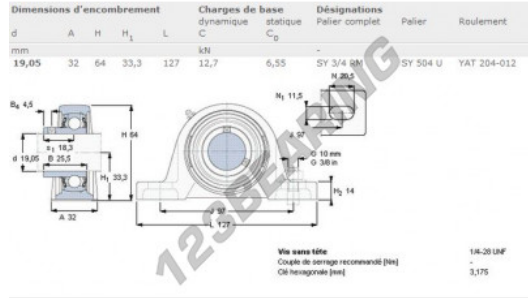

Housed bearing 2 bolts SY3-4-RM-SKF - SY3-4-RM-SKF

<https://www.123bearing.co.uk/bearing-housing/housed-bearing/cast-iron-housed-bearing-2/sy3-4-rm-skf>

PRODUCT FEATURES

Brand	SKF
N° Ean13	7316571503844
Shaft diameter	19.05 mm
No. of fasteners	2
Tightening	set screw
Mounting center distance	97 mm
Material	cast iron
Packaging	1