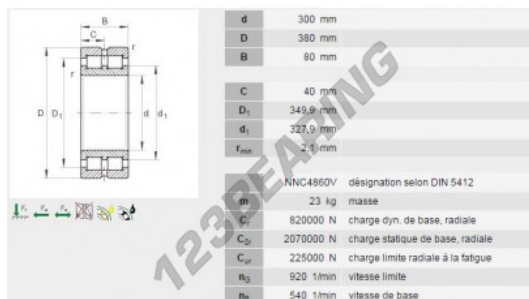

Roller bearing SL01-4860-INA - SL01-4860-INA

<https://www.123bearing.co.uk/bearing-housing/roller-bearing/roller/sl01-4860-ina>

PRODUCT FEATURES

Brand	INA
N° Ean13	3616060455062
Inside diameter	300 mm
Outside diameter	380 mm
Thickness	80 mm
Weight	23000 g
Packaging	1