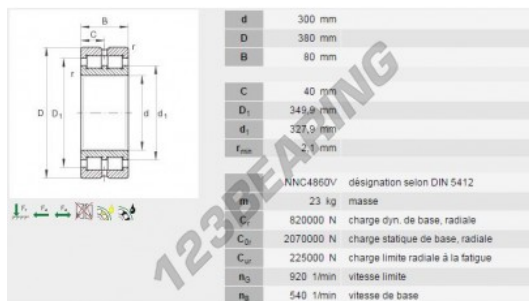

## Roller bearing SL01-4860-INA - SL01-4860-INA

<https://www.123bearing.co.uk/bearing-housing/roller-bearing/roller/sl01-4860-ina>

### PRODUCT FEATURES

Brand	INA
N° Ean13	3616060455062
Inside diameter	300 mm
Outside diameter	380 mm
Thickness	80 mm
Weight	23000 g
Packaging	1

[contact@123bearing.co.uk](mailto:contact@123bearing.co.uk)