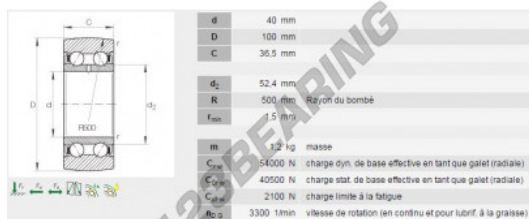

Track roller LR5308-X-2Z-INA - LR5308-X-2Z-INA

<https://www.123bearing.co.uk/bearing-housing/deep-groove-bearing/track-roller/lr5308-x-2z-ina>

PRODUCT FEATURES

Brand	INA
N° Ean13	3663952220772
Inside diameter	40 mm
Inside diameter	1.575" inch
Outside diameter	100 mm
Outside diameter	3.937" inch
Thickness	36.5 mm
Thickness	1.437" inch
Packaging	1