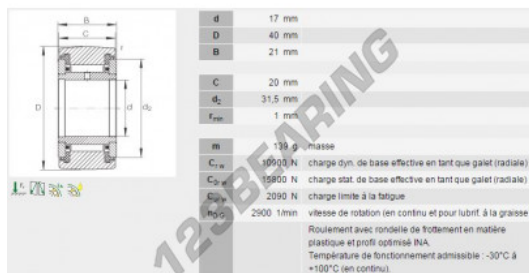

## Track roller NATR17-PP-INA - NATR17-PP-INA

<https://www.123bearing.co.uk/bearing-housing/deep-groove-bearing/track-roller/natr17-pp-ina>

### PRODUCT FEATURES

Brand	INA
N° Ean13	3663952217055
Inside diameter	17 mm
Outside diameter	40 mm
Thickness	21 mm
Packaging	1

[contact@123bearing.co.uk](mailto:contact@123bearing.co.uk)

02038 087 274

CRT4 de Lesquin 60 Rue Du Haut De Sainghin 59273 Fretin FRANCE