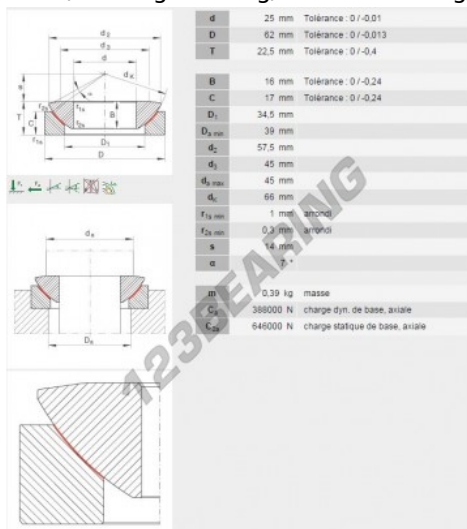

### PRODUCT FEATURES

Brand	INA
N° Ean13	3663952216706
Inside diameter	25 mm
Outside diameter	62 mm
Thickness	22.5 mm
Packaging	1

[contact@123bearing.co.uk](mailto:contact@123bearing.co.uk)

02038 087 274

CRT4 de Lesquin 60 Rue Du Haut De Sainghin 59273 Fretin FRANCE