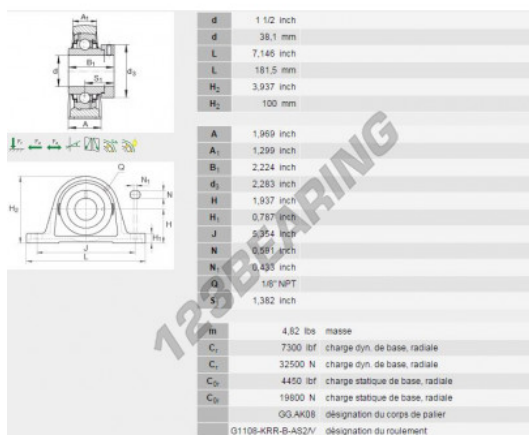

## Housed bearing 2 bolts RAK1-1-2-INA - RAK1-1-2-INA

<https://www.123bearing.co.uk/bearing-housing/housed-bearing/cast-iron-housed-bearing-2/rak1-1-2-ina>

### PRODUCT FEATURES

Brand	INA
N° Ean13	3663952051215
Shaft diameter	38.1 mm
No. of fasteners	2
Tightening	Eccentric locking ring
Mounting center distance	135.99 mm
Material	cast iron
Packaging	1

[contact@123bearing.co.uk](mailto:contact@123bearing.co.uk)