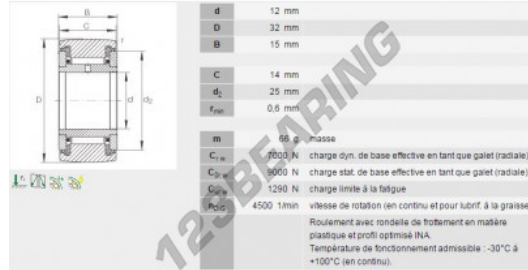

### PRODUCT FEATURES

Brand	INA
N° Ean13	3663952211664
Inside diameter	12 mm
Outside diameter	32 mm
Thickness	15 mm
Packaging	1

[contact@123bearing.co.uk](mailto:contact@123bearing.co.uk)

02038 087 274

CRT4 de Lesquin 60 Rue Du Haut De Sainghin 59273 Fretin FRANCE