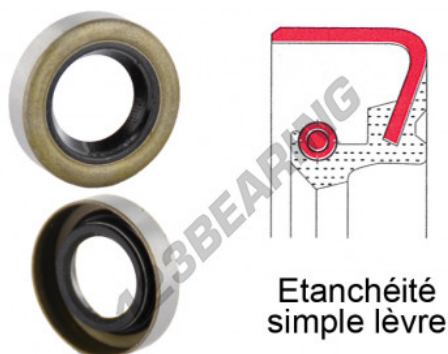

Rotary shaft seal

BB-270X300X15-NBR - BB-270X300X15-NBR

<https://www.123bearing.co.uk/seals/seal/rotary-shaft-seal/bb-270x300x15-nbr>

PRODUCT FEATURES

Brand	GEN
Inside diameter	270 mm
Outside diameter	300 mm
Thickness	15 mm
Material	NBR
Type	BB
Weight	332 g
Packaging	1