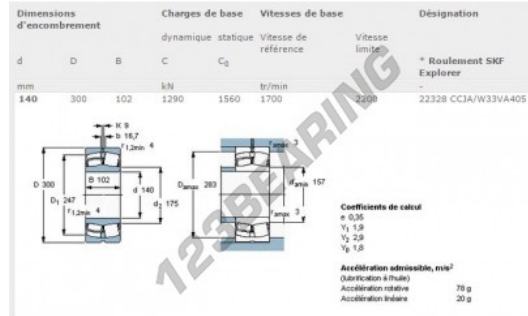

Spherical roller bearing

22328-CC-JA-W33-VA405 - 22328-CC-JA-W33-VA405

<https://www.123bearing.co.uk/bearing-housing/roller-bearing/spherical/22328-cc-ja-w33-va405>

PRODUCT FEATURES

Brand	GEN
Inside diameter	140 mm
Outside diameter	300 mm
Thickness	102 mm
Limiting speed	1100 rpm
Dynamic load	1130000 kN
Static load	1560000 kN
Packaging	1