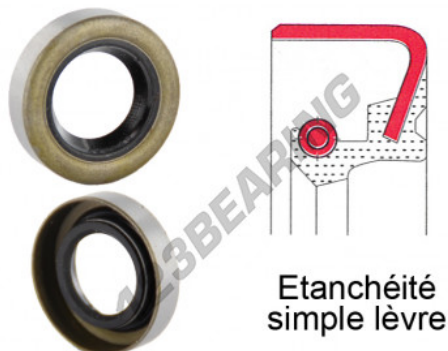

Rotary shaft seal BB-26X42X10-NBR - BB-26X42X10-NBR

<https://www.123bearing.co.uk/seals/seal/rotary-shaft-seal/bb-26x42x10-nbr>

PRODUCT FEATURES

Brand	GEN
Inside diameter	26 mm
Outside diameter	42 mm
Thickness	10 mm
Material	NBR
Type	BB
Weight	30 g
Packaging	1