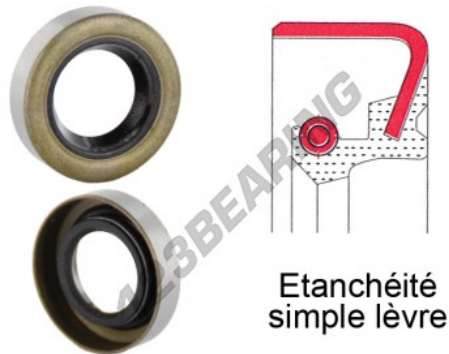

## Rotary shaft seal

### BB-21X30X6.50-NBR - BB-21X30X6.50-NBR

<https://www.123bearing.co.uk/seals/seal/rotary-shaft-seal/bb-21x30x6.50-nbr>

## PRODUCT FEATURES

Brand	GEN
Inside diameter	21 mm
Outside diameter	30 mm
Thickness	6.5 mm
Material	NBR
Type	BB
Weight	8 g
Packaging	1

[contact@123bearing.co.uk](mailto:contact@123bearing.co.uk)

02038 087 274