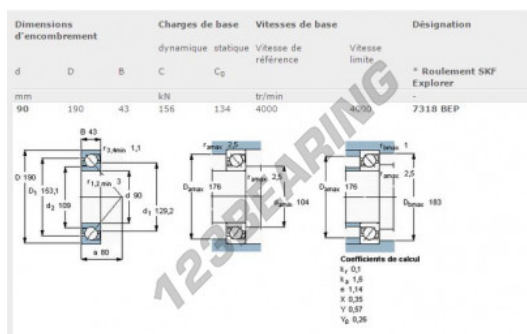

Deep groove ball bearing single row 7318-BEP-SKF - 7318-BEP-SKF

<https://www.123bearing.co.uk/bearing-housing/deep-groove-bearing/single-row/7318-bep-skf>

PRODUCT FEATURES

Brand	SKF
N° Ean13	7316577151216
Inside diameter	90 mm
Inside diameter	3.543" inch
Sealing	Non-tight
Cage	Non-metallic
Contact angle	40 °
Outside diameter	190 mm
Outside diameter	7.48" inch
Thickness	43 mm
Thickness	1.693" inch
Limiting speed	4000 rpm
Weight	5200 g
Dynamic load	156 kN
Static load	134 kN
Packaging	1