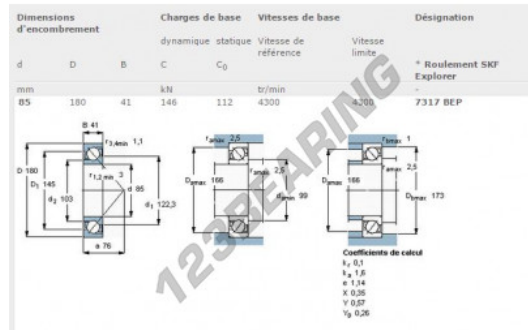

Deep groove ball bearing single row 7317-BEP-SKF - 7317-BEP-SKF

<https://www.123bearing.co.uk/bearing-housing/deep-groove-bearing/single-row/7317-bep-skf>

PRODUCT FEATURES

Brand	SKF
N° Ean13	7316577151155
Inside diameter	85 mm
Sealing	Non-tight
Cage	Non-metallic
Contact angle	40 °
Outside diameter	180 mm
Thickness	41 mm
Limiting speed	4300 rpm
Weight	4260 g
Dynamic load	146 kN
Static load	122 kN
Packaging	1