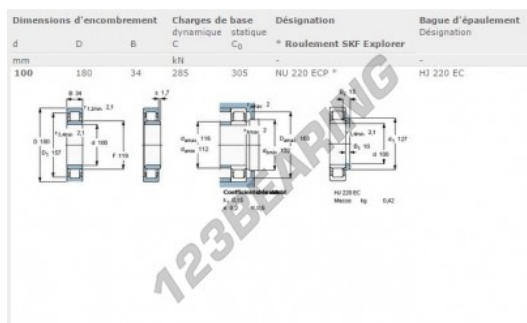

Roller bearing NU220-ECP-SKF - NU220-ECP-SKF

<https://www.123bearing.co.uk/bearing-housing/roller-bearing/roller/nu220-ecp-skf>

PRODUCT FEATURES

Brand	SKF
N° Ean13	7316577054364
Inside diameter	100 mm
Inside diameter	3.937" inch
Outside diameter	180 mm
Outside diameter	7.087" inch
Thickness	34 mm
Thickness	1.339" inch
Weight	3443 g
Packaging	1
Standard	No standard