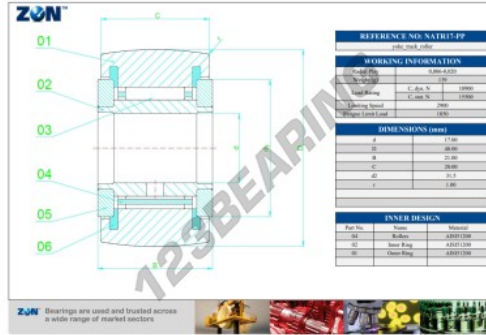

Yoke type track roller NATR17-PP - NATR17-PP

<https://www.123bearing.co.uk/bearing-housing/roller-bearing/yoke-track-roller/natr17-pp>

PRODUCT FEATURES

Brand	GEN
Inside diameter	17 mm
Outside diameter	40 mm
Thickness	20 mm
Weight	141 g
Packaging	1