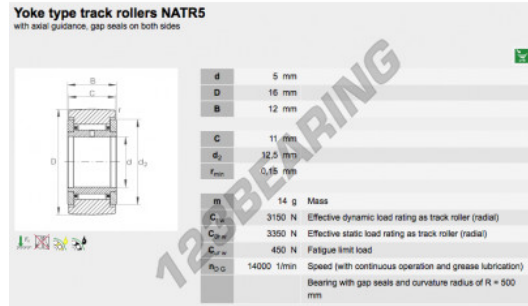

Yoke type track roller NATR5-PPA-INA - NATR5-PPA-INA

<https://www.123bearing.co.uk/bearing-housing/roller-bearing/yoke-track-roller/natr5-ppa-ina>

PRODUCT FEATURES

Brand	INA
N° Ean13	3663952194240
Inside diameter	5 mm
Outside diameter	16 mm
Thickness	11 mm
Packaging	1