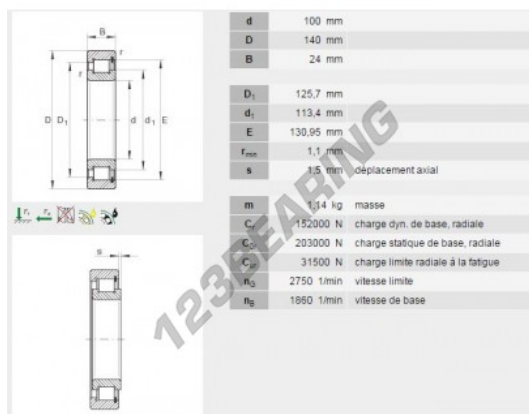

Roller bearing SL182920-INA - SL182920-INA

<https://www.123bearing.co.uk/bearing-housing/roller-bearing/roller/sl182920-ina>

PRODUCT FEATURES

Brand	INA
N° Ean13	3663952193465
Inside diameter	100 mm
Outside diameter	140 mm
Thickness	24 mm
Packaging	-