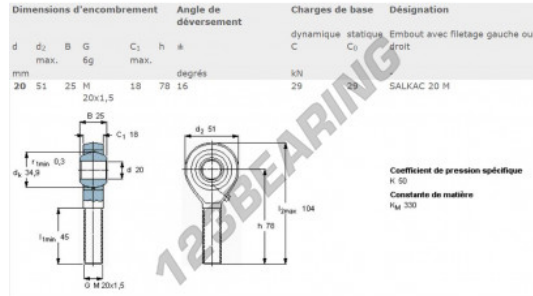

TSM Rod end TSML020-SKF - TSML020-SKF

<https://www.123bearing.co.uk/bearing-housing/rod-end/tsm/tsml020-skf>

PRODUCT FEATURES

Brand	SKF
N° Ean13	7316577311542
Inside diameter	20 mm
Thickness	25 mm
Type	TSM
Weight	377 g
Thread	Left-hand thread
Lubrication	with
Dynamic load	31.5 kN
Static load	29 kN
Packaging	-
Standard	No standard