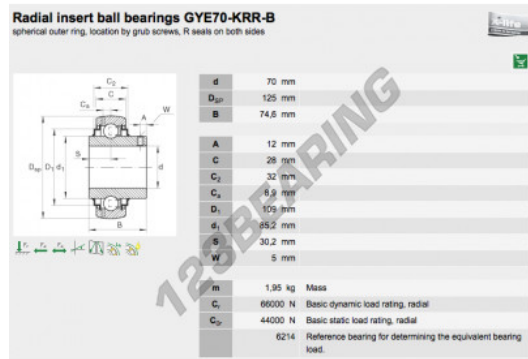

Housed bearing accessorie GYE70-KRR-B-INA - GYE70-KRR-B-INA

<https://www.123bearing.co.uk/bearing-housing/housed-bearing/accessories/gye70-krr-b-ina>

PRODUCT FEATURES

Brand	INA
N° Ean13	3663952185316
Inside diameter	70 mm
Outside diameter	125 mm
Thickness	74.6 mm
Packaging	-