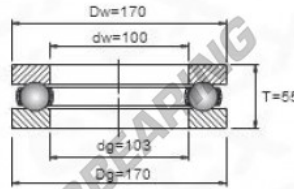

## Thrust ball bearing 51320 - 51320

<https://www.123bearing.co.uk/bearing-housing/deep-groove-bearing/thrust/51320>

### PRODUCT FEATURES

Brand	GEN
Inside diameter	100 mm
Outside diameter	170 mm
Thickness	55 mm
Weight	4901 g
Packaging	-

[contact@123bearing.co.uk](mailto:contact@123bearing.co.uk)

02038 087 274

CRT4 de Lesquin 60 Rue Du Haut De Sainghin 59273 Fretin FRANCE