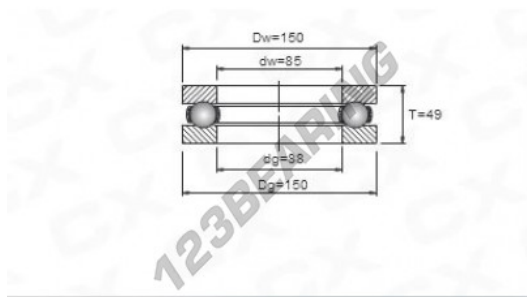

Thrust ball bearing 51317 - 51317

<https://www.123bearing.co.uk/bearing-housing/deep-groove-bearing/thrust/51317>

PRODUCT FEATURES

Brand	GEN
Inside diameter	85 mm
Inside diameter	3.346" inch
Outside diameter	150 mm
Outside diameter	5.906" inch
Thickness	49 mm
Thickness	1.929" inch
Packaging	1