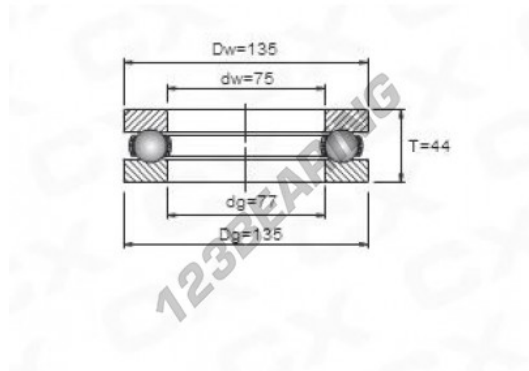

Thrust ball bearing 51315 - 51315

<https://www.123bearing.co.uk/bearing-housing/deep-groove-bearing/thrust/51315>

PRODUCT FEATURES

Brand	GEN
Inside diameter	75 mm
Outside diameter	135 mm
Thickness	44 mm
Packaging	1