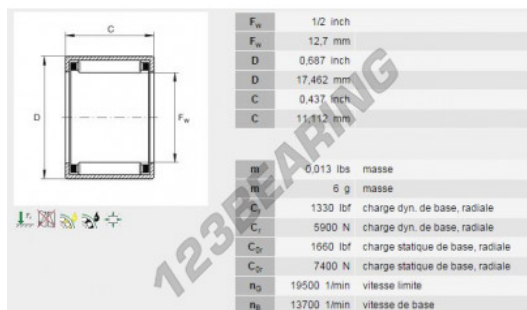

Drawn cup roller bearing SCE87-INA - SCE87-INA

<https://www.123bearing.co.uk/bearing-housing/needle-roller-bearing/drawn-cup/sce87-ina>

PRODUCT FEATURES

Brand	INA
N° Ean13	3663952172651
Inside diameter	12.7 mm
Outside diameter	17.46 mm
Thickness	11.13 mm
Packaging	1