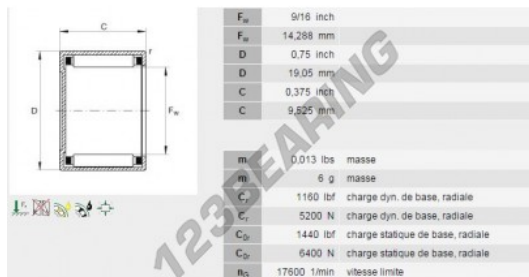

Drawn cup roller bearing BCE96-INA - BCE96-INA

<https://www.123bearing.co.uk/bearing-housing/needle-roller-bearing/drawn-cup/bce96-ina>

PRODUCT FEATURES

Brand	INA
N° Ean13	3663952172156
Inside diameter	14.29 mm
Outside diameter	19.05 mm
Thickness	9.52 mm
Packaging	1