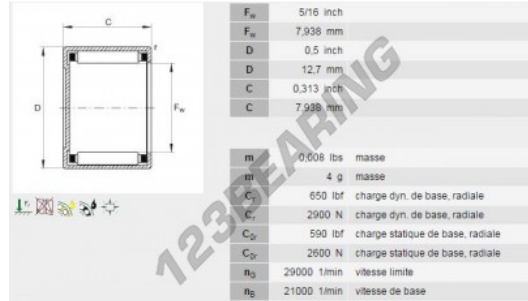

Drawn cup roller bearing BCE55-INA - BCE55-INA

<https://www.123bearing.co.uk/bearing-housing/needle-roller-bearing/drawn-cup/bce55-ina>

PRODUCT FEATURES

Brand	INA
N° Ean13	3663952171999
Inside diameter	7.94 mm
Outside diameter	12.7 mm
Thickness	7.92 mm
Packaging	1