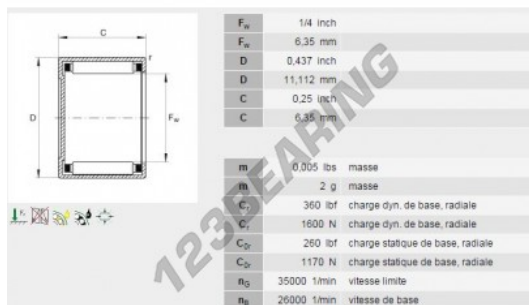

Drawn cup roller bearing BCE44-INA - BCE44-INA

<https://www.123bearing.co.uk/bearing-housing/needle-roller-bearing/drawn-cup/bce44-ina>

PRODUCT FEATURES

Brand	INA
N° Ean13	3663952171968
Inside diameter	6.35 mm
Outside diameter	11.11 mm
Thickness	6.35 mm
Packaging	1