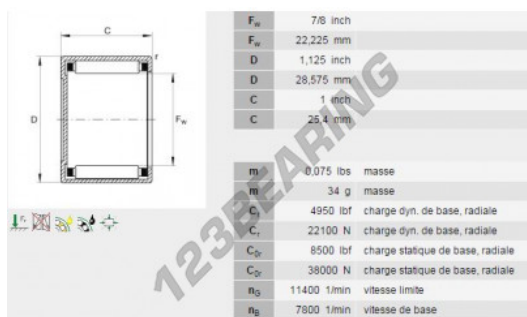

Drawn cup roller bearing BCE1416-INA - BCE1416-INA

<https://www.123bearing.co.uk/bearing-housing/needle-roller-bearing/drawn-cup/bce1416-ina>

PRODUCT FEATURES

Brand	INA
N° Ean13	3663952171845
Inside diameter	22.23 mm
Outside diameter	28.58 mm
Thickness	25.4 mm
Weight	41 g
Packaging	1