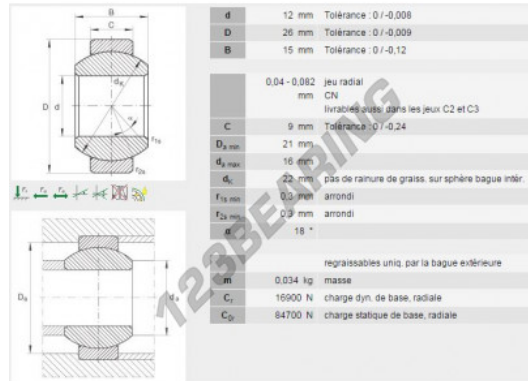

GE Rod end GE12-FO-INA - GE12-FO-INA

<https://www.123bearing.co.uk/bearing-housing/rod-end/ge/ge12-fo-ina>

PRODUCT FEATURES

Brand	INA
N° Ean13	3663952167480
Inside diameter	12 mm
Inside diameter	0.472" inch
Outside diameter	26 mm
Outside diameter	1.024" inch
Thickness	15 mm
Thickness	0.591" inch
Type	GE
Packaging	1