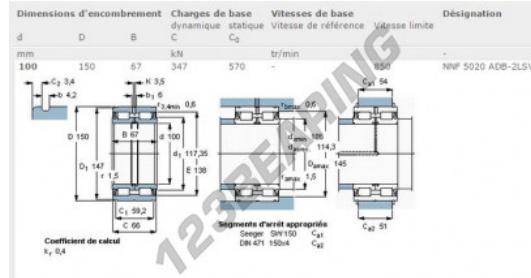

Roller bearing

NNF5020-ADB-2LSV-SKF - NNF5020-ADB-2LSV-SKF

<https://www.123bearing.co.uk/bearing-housing/roller-bearing/roller/nnf5020-adb-2lsv-skf>

PRODUCT FEATURES

Brand	SKF
N° Ean13	3663952162089
Inside diameter	100 mm
Outside diameter	150 mm
Thickness	67 mm
Packaging	1