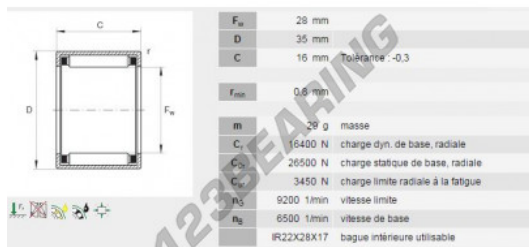

## Drawn cup roller bearing HK2816-BK-INA - HK2816-BK-INA

<https://www.123bearing.co.uk/bearing-housing/needle-roller-bearing/drawn-cup/hk2816-bk-ina>

### PRODUCT FEATURES

Brand	INA
N° Ean13	3663952156392
Inside diameter	28 mm
Inside diameter	1.102" inch
Outside diameter	35 mm
Outside diameter	1.378" inch
Thickness	16 mm
Thickness	0.63" inch
Packaging	1