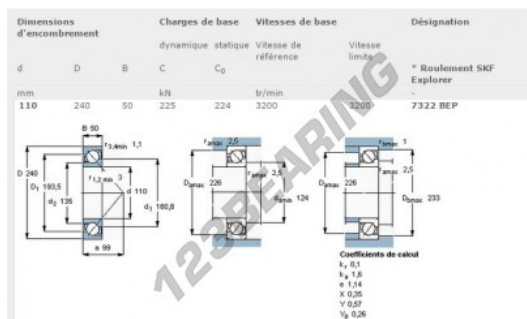

Deep groove ball bearing single row 7322-BEP-SKF - 7322-BEP-SKF

<https://www.123bearing.co.uk/bearing-housing/deep-groove-bearing/single-row/7322-bep-skf>

PRODUCT FEATURES

Brand	SKF
N° Ean13	7316576651014
Inside diameter	110 mm
Inside diameter	4.331" inch
Sealing	Non-tight
Cage	Non-metallic
Contact angle	40 °
Outside diameter	240 mm
Outside diameter	9.449" inch
Thickness	50 mm
Thickness	1.969" inch
Limiting speed	3200 rpm
Weight	9710 g
Dynamic load	225 kN
Static load	224 kN
Packaging	1