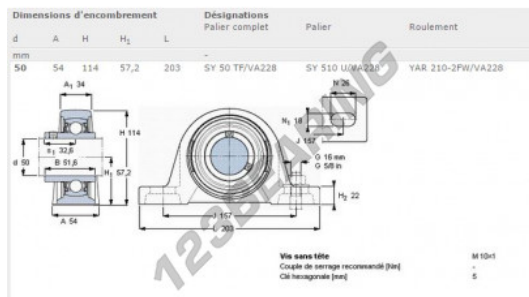

Housed bearing 2 bolts SY50-TF-VA-228-SKF - SY50-TF-VA-228-SKF

<https://www.123bearing.co.uk/bearing-housing/housed-bearing/cast-iron-housed-bearing-2/sy50-tf-va-228-skf>

PRODUCT FEATURES

Brand	SKF
N° Ean13	7316571382395
Shaft diameter	50 mm
No. of fasteners	2
Tightening	-
Mounting center distance	157 mm
Material	-
Weight	2650 g
Packaging	-