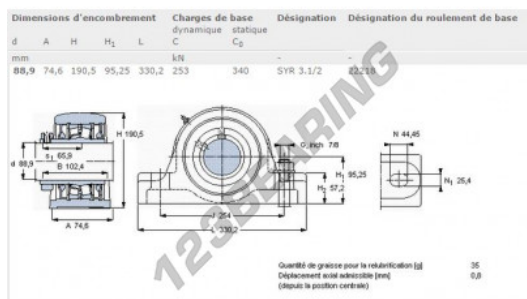

Housed bearing 2 bolts SYR3-1-2-SKF - SYR3-1-2-SKF

<https://www.123bearing.co.uk/bearing-housing/housed-bearing/cast-iron-housed-bearing-2/syr3-1-2-skf>

PRODUCT FEATURES

Brand	SKF
N° Ean13	3663952141183
Shaft diameter	88.9 mm
No. of fasteners	2
Tightening	Eccentric locking ring
Mounting center distance	254 mm
Material	cast iron
Packaging	1