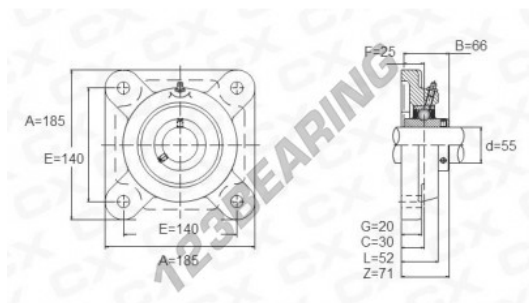

Housed bearing 4 bolts UCF310 - UCF310

<https://www.123bearing.co.uk/bearing-housing/housed-bearing/cast-iron-housed-bearing-4/ucf310>

PRODUCT FEATURES

Brand	GEN
Shaft diameter	50 mm
No. of fasteners	4
Tightening	set screw
Mounting center distance	132 mm
Material	cast iron
Weight	4690 g
Dynamic load	59000 kN
Static load	36600 kN
Packaging	-
Standard	No standard