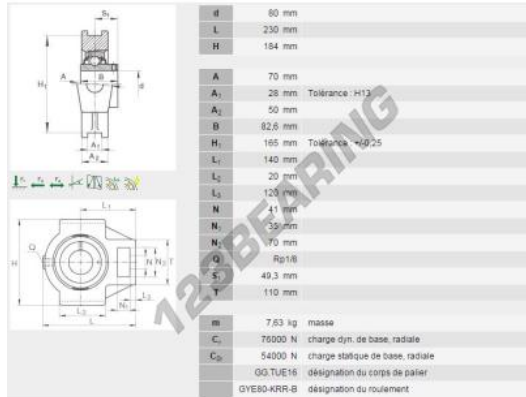

Housed bearing 1 bolt RTUEY80-XL-INA - RTUEY80-XL-INA

<https://www.123bearing.co.uk/bearing-housing/housed-bearing/cast-iron-housed-bearing-1/rtuey80-xl-ina>

PRODUCT FEATURES

Brand	INA
N° Ean13	4064327886033
Shaft diameter	80 mm
No. of fasteners	1
Tightening	Set screw
Mounting center distance	41 mm
Material	cast iron
Weight	7460 g
Packaging	-
Standard	No standard