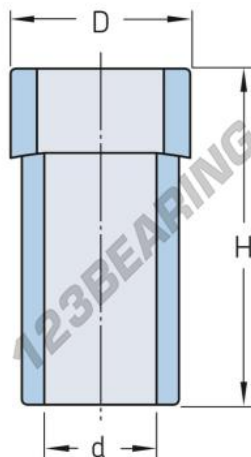

Mounting - dismounting SMSW30-ASTR-SKF - SMSW30-ASTR-SKF

<https://www.123bearing.co.uk/accessories/tools/mounting-dismounting/smsw30-astr-skf>

PRODUCT FEATURES

Brand	SKF
N° Ean13	7316576074622
Weight	600 g
Packaging	-