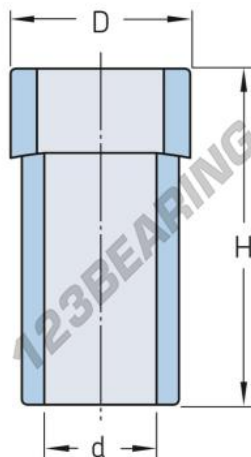

Mounting - dismounting SMSW20-ASTR-SKF - SMSW20-ASTR-SKF

<https://www.123bearing.co.uk/accessories/tools/mounting-dismounting/smsw20-astr-skf>

PRODUCT FEATURES

Brand	SKF
N° Ean13	7316576074592
Weight	325 g
Packaging	-