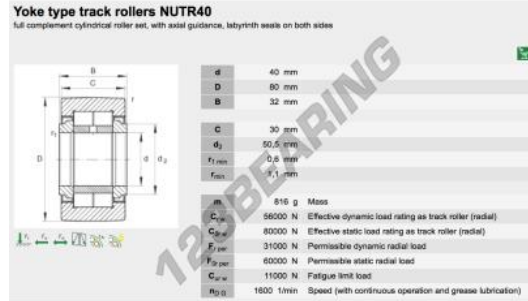

## Yoke type track roller NUTR40-A-INA - NUTR40-A-INA

<https://www.123bearing.co.uk/bearing-housing/roller-bearing/yoke-track-roller/nutr40-a-ina>

### PRODUCT FEATURES

Brand	INA
N° Ean13	4012802646078
Inside diameter	40 mm
Outside diameter	80 mm
Thickness	32 mm
Weight	838 g
Dynamic load	57 kN
Static load	80 kN
Packaging	-
Standard	-

[contact@123bearing.co.uk](mailto:contact@123bearing.co.uk)