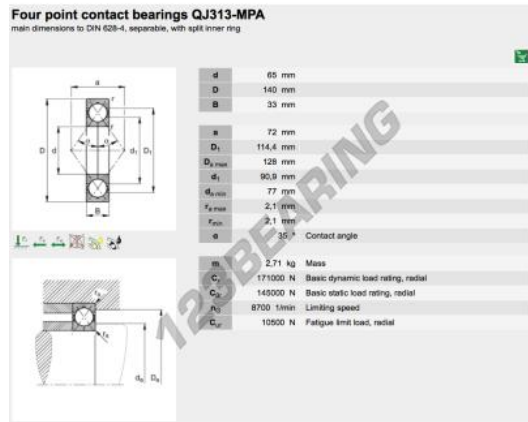

Deep groove ball bearing single row QJ313-XL-MPA-FAG - QJ313-XL-MPA-FAG

<https://www.123bearing.co.uk/bearing-housing/deep-groove-bearing/single-row/qj313-xl-mpa-fag>

PRODUCT FEATURES

Brand	FAG
N° Ean13	4012801237864
Inside diameter	65 mm
Outside diameter	140 mm
Thickness	33 mm
Limiting speed	9600 rpm
Weight	2590 g
Dynamic load	171 kN
Static load	145 kN
Packaging	1