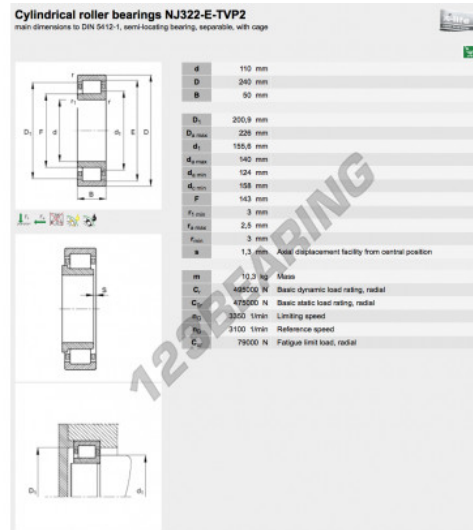

Roller bearing NJ322-E-TVP2-FAG - NJ322-E-XL-TVP2-FAG

<https://www.123bearing.co.uk/bearing-housing/roller-bearing/roller/nj322-e-xl-tvp2-fag>

PRODUCT FEATURES

| | |
|------------------|---------------|
| Brand | FAG |
| N° Ean13 | 4012801229579 |
| Inside diameter | 110 mm |
| Outside diameter | 240 mm |
| Thickness | 50 mm |
| Limiting speed | 3850 rpm |
| Weight | 10500 g |
| Dynamic load | 495 kN |
| Static load | 475 kN |
| Packaging | 1 |
| Standard | No standard |