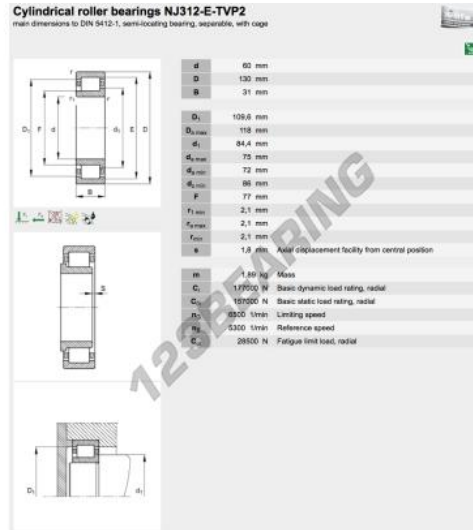

Roller bearing

NJ312-E-XL-TVP2-FAG - NJ312-E-XL-TVP2-FAG

<https://www.123bearing.co.uk/bearing-housing/roller-bearing/roller/nj312-e-xl-tvp2-fag>

PRODUCT FEATURES

Brand	FAG
N° Ean13	4012801157735
Inside diameter	60 mm
Outside diameter	130 mm
Thickness	31 mm
Limiting speed	7400 rpm
Weight	1840 g
Dynamic load	177 kN
Static load	157 kN
Standard	No standard