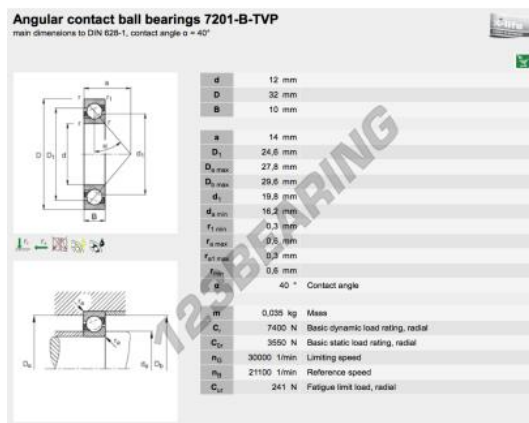

Deep groove ball bearing single row 7201-B-XL-TVP-FAG - 7201-B-XL-TVP-FAG

<https://www.123bearing.co.uk/bearing-housing/deep-groove-bearing/single-row/7201-b-xl-tvp-fag>

PRODUCT FEATURES

Brand	FAG
N° Ean13	4054372871641
Inside diameter	12 mm
Outside diameter	32 mm
Thickness	10 mm
Limiting speed	33000 rpm
Weight	38 g
Dynamic load	7.9 kN
Static load	3.55 kN
Packaging	1