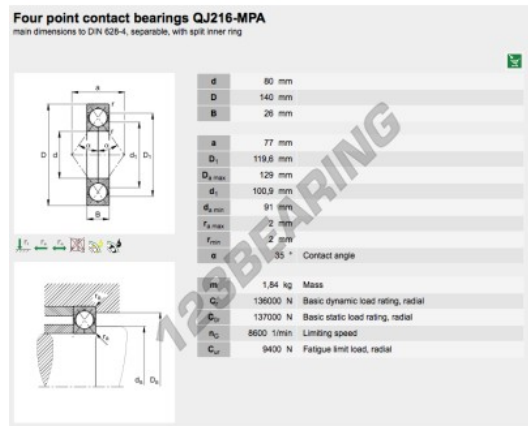

## Deep groove ball bearing single row QJ216-XL-MPA-FAG - QJ216-XL-MPA-FAG

<https://www.123bearing.co.uk/bearing-housing/deep-groove-bearing/single-row/qj216-xl-mpa-fag>

### PRODUCT FEATURES

Brand	FAG
N° Ean13	4012801237673
Inside diameter	80 mm
Outside diameter	140 mm
Thickness	26 mm
Weight	1735 g
Dynamic load	136 kN
Static load	137 kN
Packaging	1

[contact@123bearing.co.uk](mailto:contact@123bearing.co.uk)