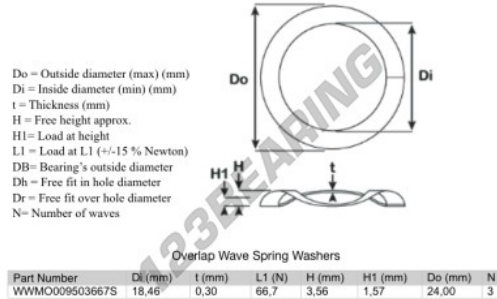

### OWSW-24-18.460-0.300-3-SS - OWSW-24-18.460-0.300-3-SS

<https://www.123bearing.co.uk/accessories/washer/overlap-wave-spring-washer/owsw-24-18.460-0.300-3-ss>

## PRODUCT FEATURES

Brand	GEN
Inside diameter	18.46 mm
Weight	1 g
Thickness	0.3 mm
Material	STAINLESS STEEL
Packaging	1
Load at L1	66.7 N
Approximate headroom	3.56 mm
Load height	1.57
Outside diameter (max)	24 mm
Number of waves	3
Standard	No standard