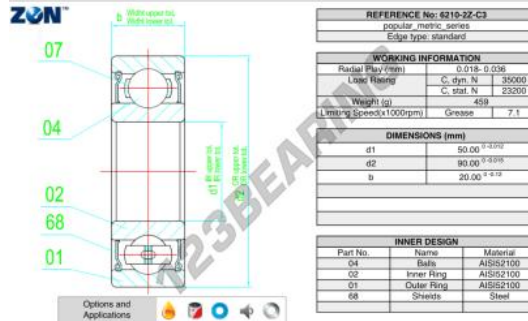

Deep groove ball bearing single row 6210-2Z-C3-ZEN - 6210-2Z-C3-ZEN

<https://www.123bearing.co.uk/bearing-housing/deep-groove-bearing/single-row/6210-2z-c3-zen>

PRODUCT FEATURES

Brand	ZEN
N° Ean13	3616060497796
Inside diameter	50 mm
Sealing	Shield on both sides
Outside diameter	90 mm
Thickness	20 mm
Limiting speed	7100 rpm
Weight	470 g
Dynamic load	35 kN
Static load	23.2 kN
Packaging	1